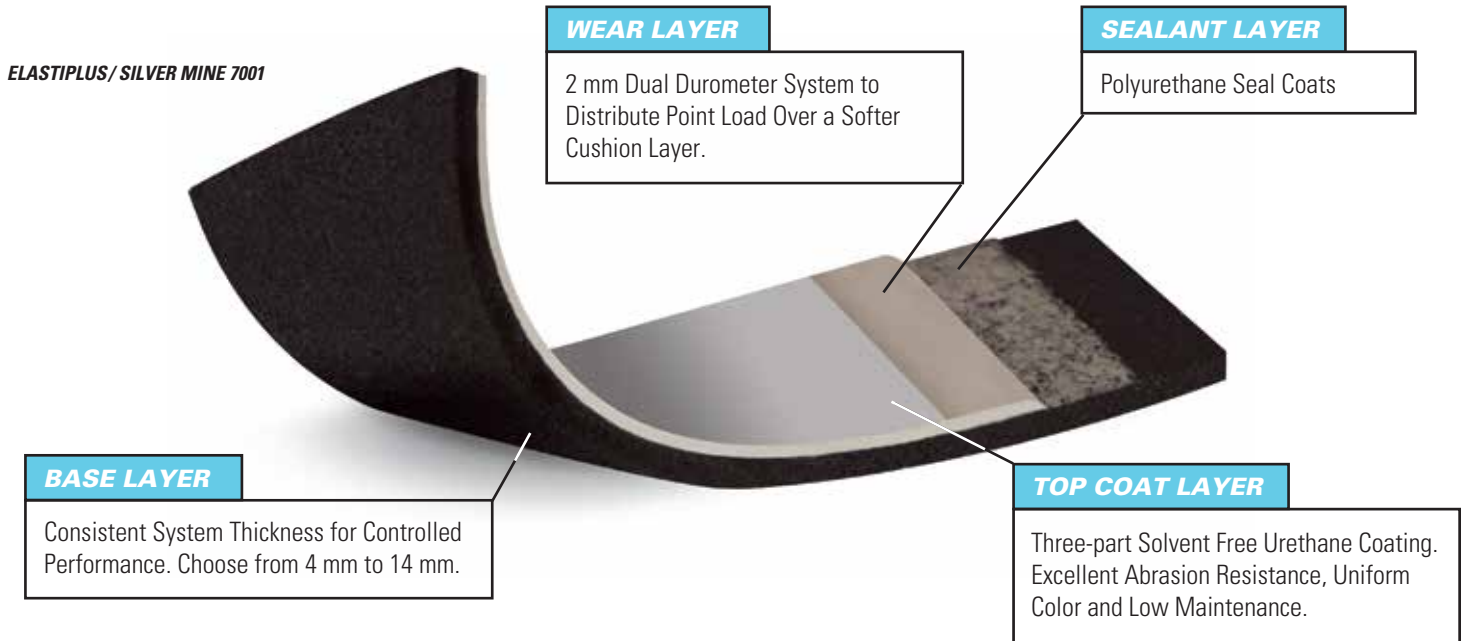

ELASTIPLUS IS AVAILABLE IN THREE PRODUCT TYPES.

ELASTIPLUS:

Overall thickness options range from 6 mm to 11 mm, depending on intended use; suitable for multipurpose activity and everyday sporting activity.

ELASTIPLUS SPIKE RESISTANT:

Designed to be used with running track and spikes, system thickness can range from 13 mm to 18 mm for indoor use. Outdoor formulations available as well.

ELASTIPLUS HIGH STRENGTH:

Inline skating and hockey clubs appreciate this high durometer, tough floor which is also suitable for other team sports.

GAME LINE PAINT COLOR OPTIONS

NOTE: Textured options are available